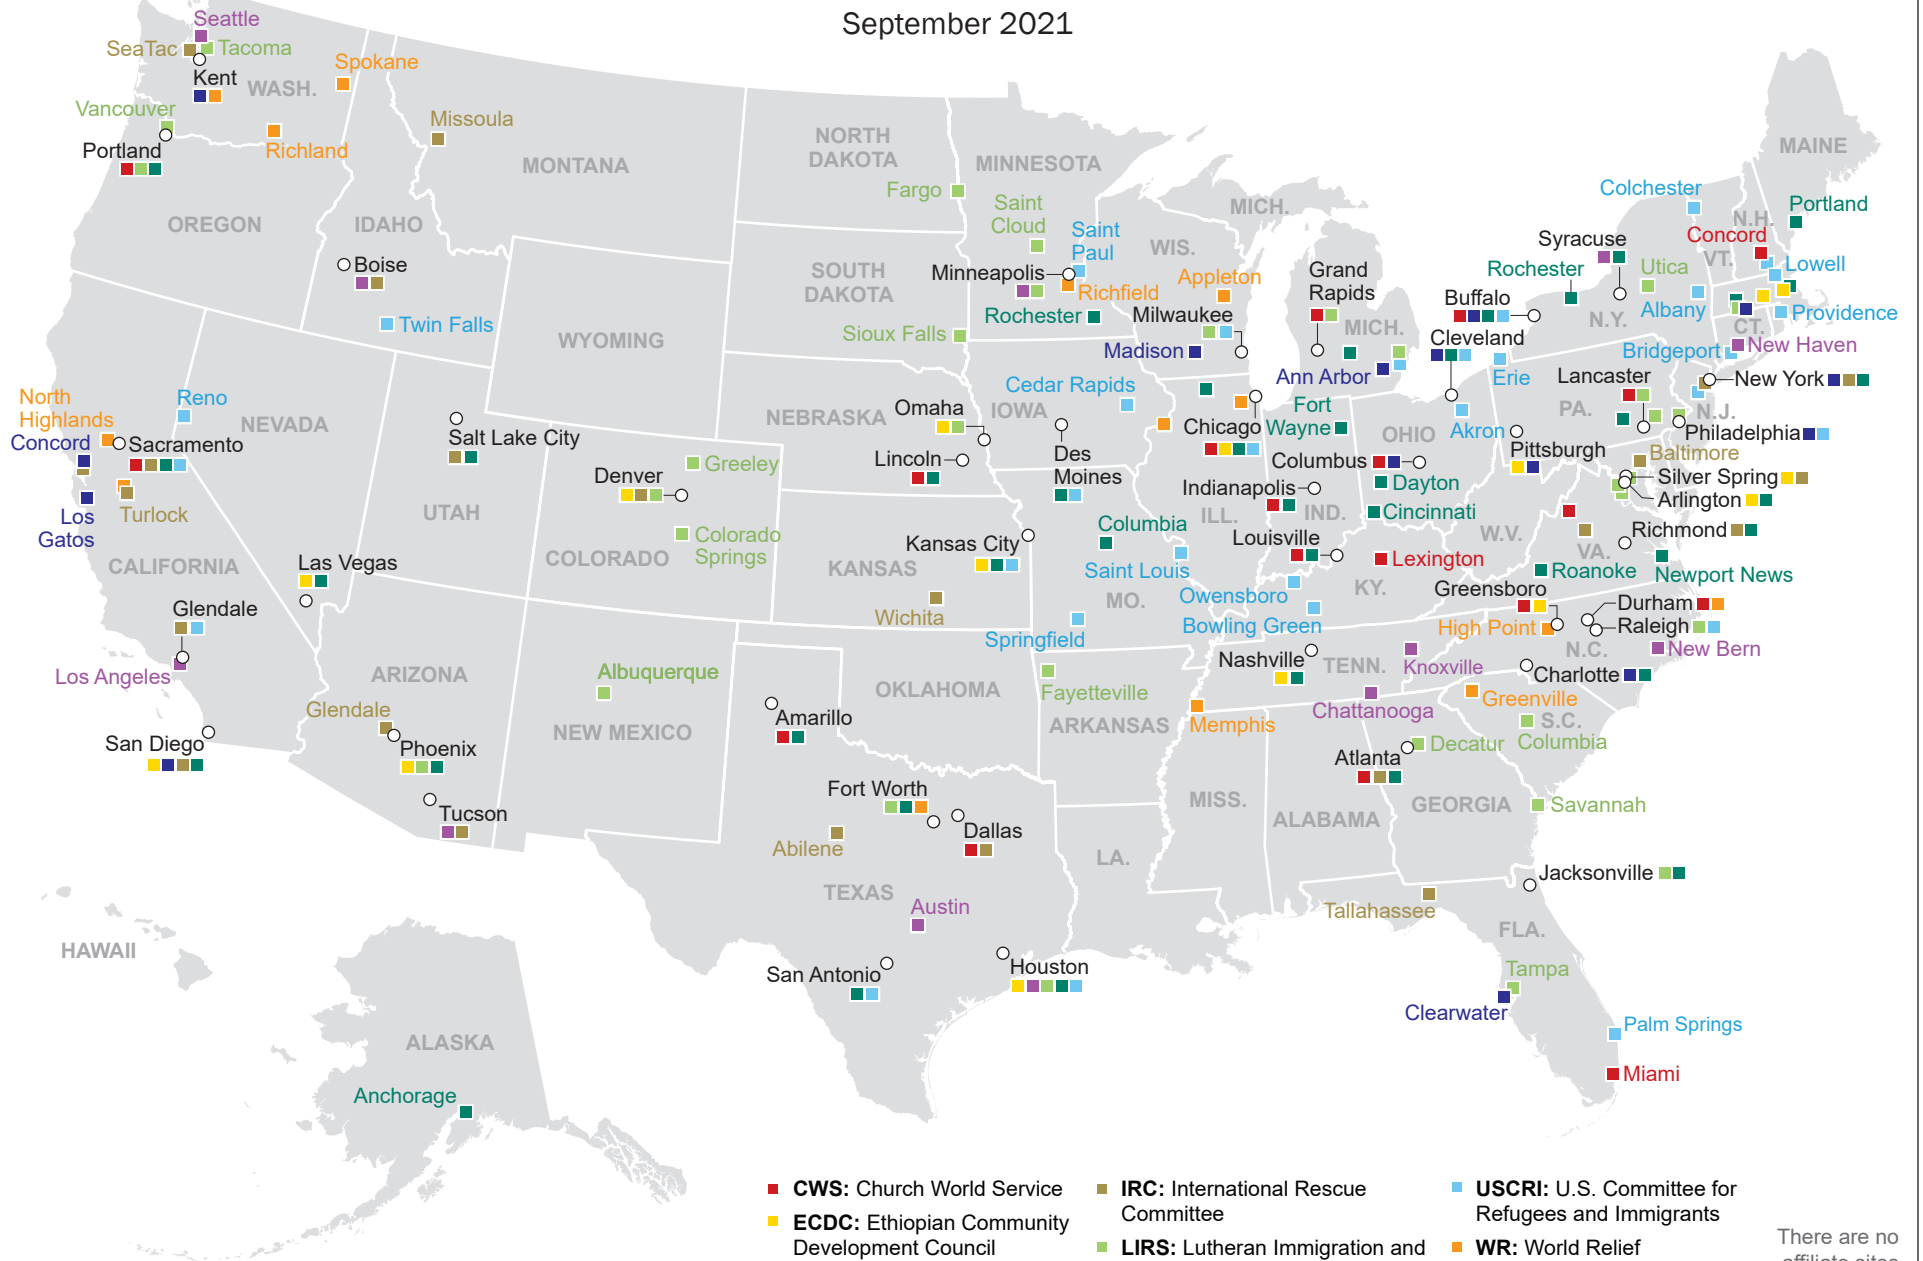

FY 2021 Reception and Placement Program Affiliate Sites

September 2021

- **CWS:** Church World Service
- **USCRI:** U.S. Committee for Refugees and Immigrants
- **ECDC:** Ethiopian Community Development Council
- **LIRS:** Lutheran Immigration and Refugee Service
- **EMM:** Episcopal Migration Ministries
- **WR:** World Relief
- **HIAS**
- **USCCB:** United States Conference of Catholic Bishops
- Multiple sites

There are no affiliate sites in American Samoa, Guam, or Puerto Rico.

Source: Bureau of Population, Refugees, and Migration, U.S. Department of State