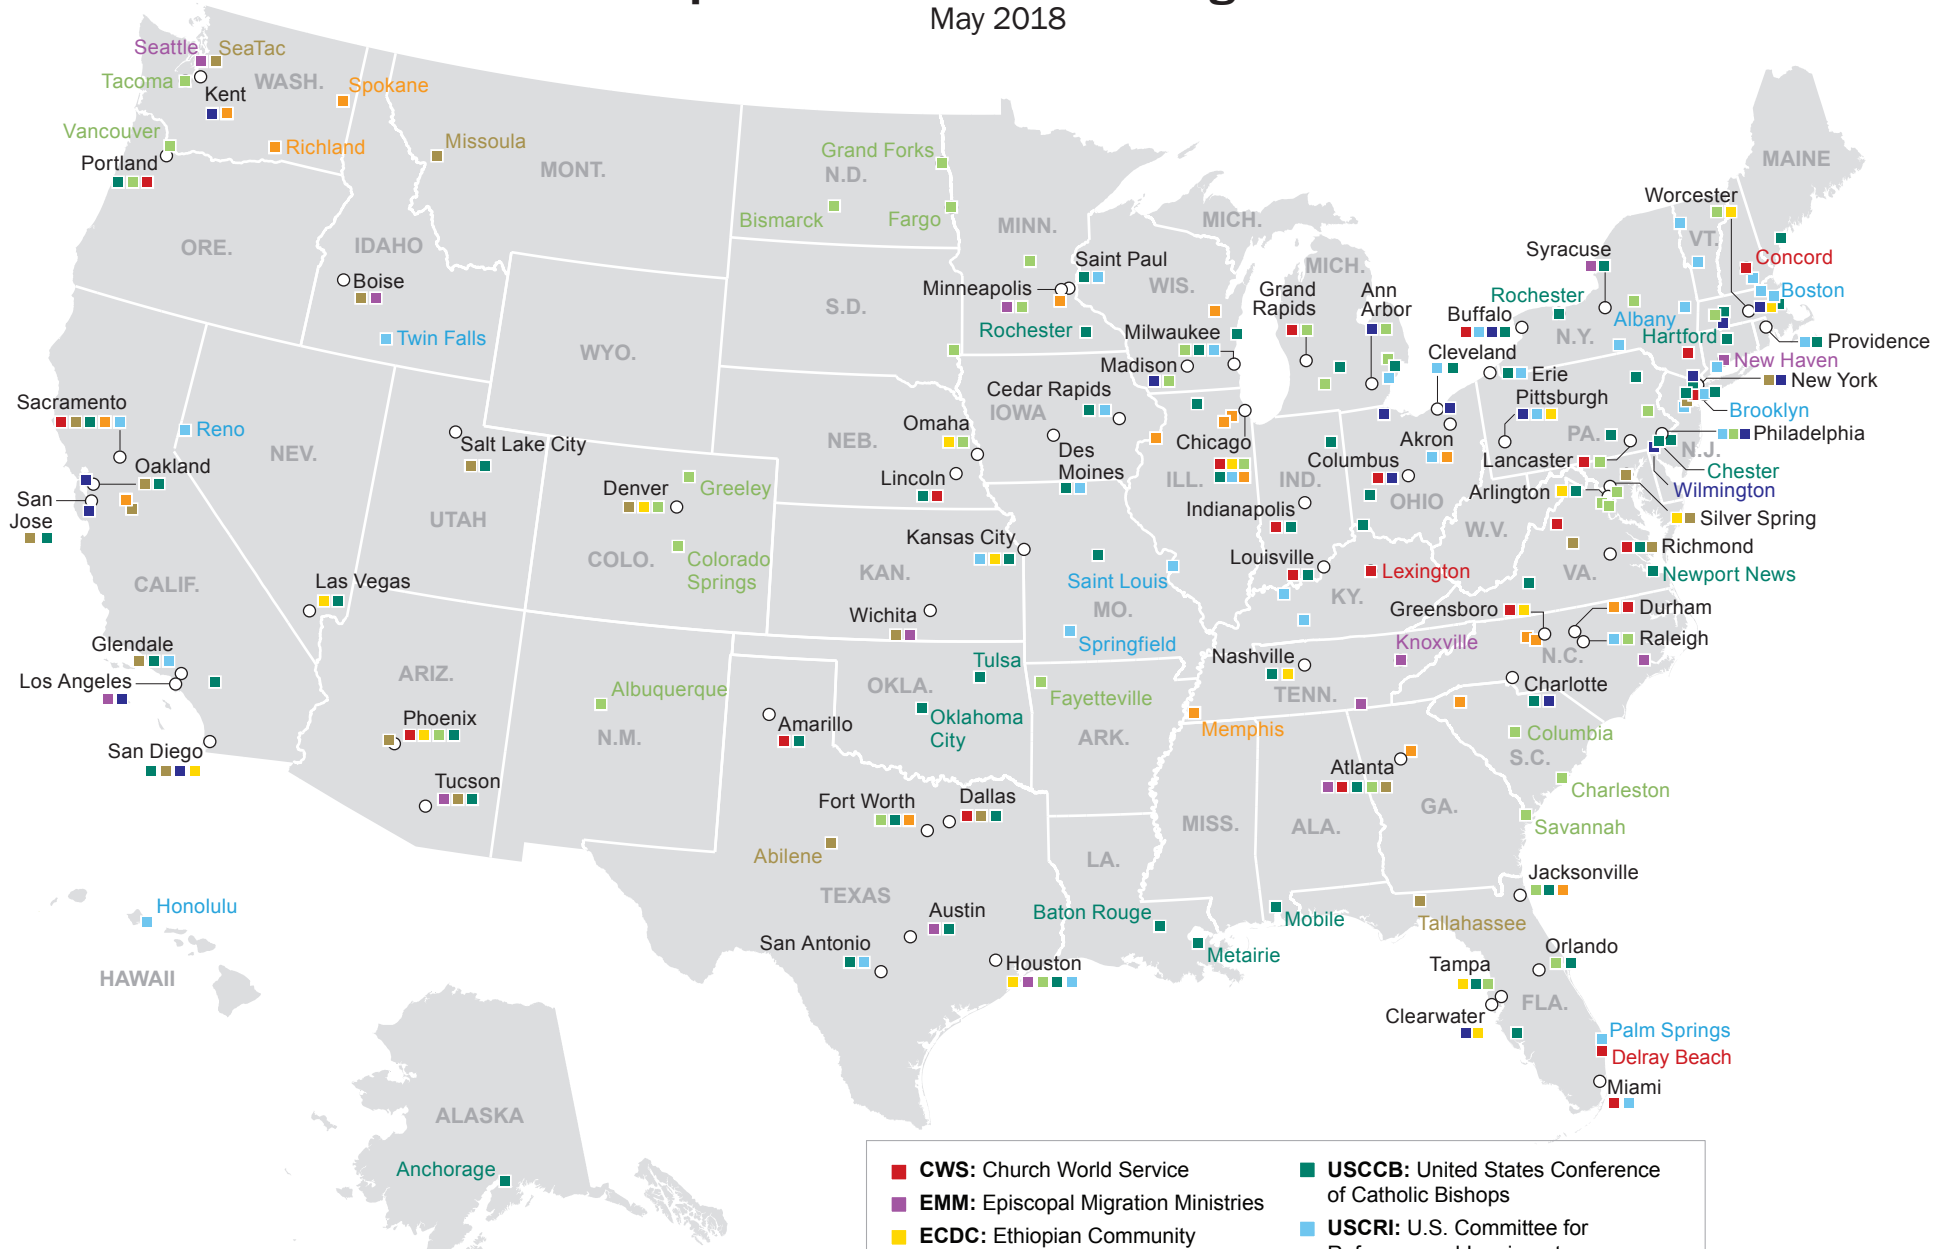

FY 2018 Reception and Placement Program Affiliate Sites

May 2018

- **CWS:** Church World Service
- **EMM:** Episcopal Migration Ministries
- **ECDC:** Ethiopian Community Development Council
- **HIAS**
- **IRC:** International Rescue Committee
- **LIRS:** Lutheran Immigration and Refugee Service
- **USCCB:** United States Conference of Catholic Bishops
- **USCRI:** U.S. Committee for Refugees and Immigrants
- **WR:** World Relief
- Multiple sites

There are no affiliate sites in American Samoa, Guam, or Puerto Rico

Source: Bureau of Population, Refugees, and Migration, US Department of State